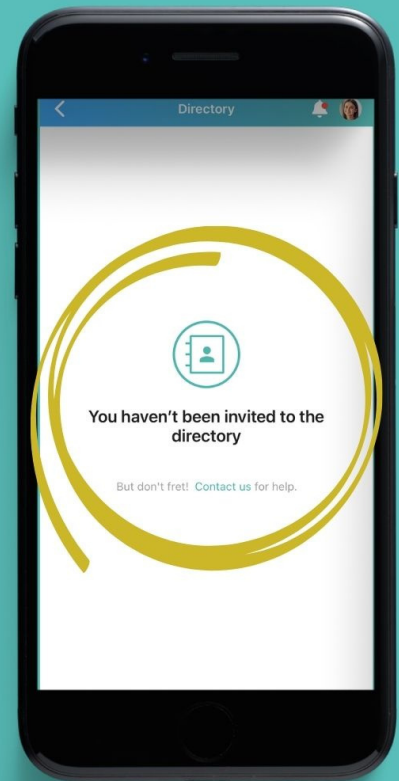

- Directory
- If you don't have an invite, please email Stacie at swoodward@pcbc.tv
- You will receive an emailed invite to the directory