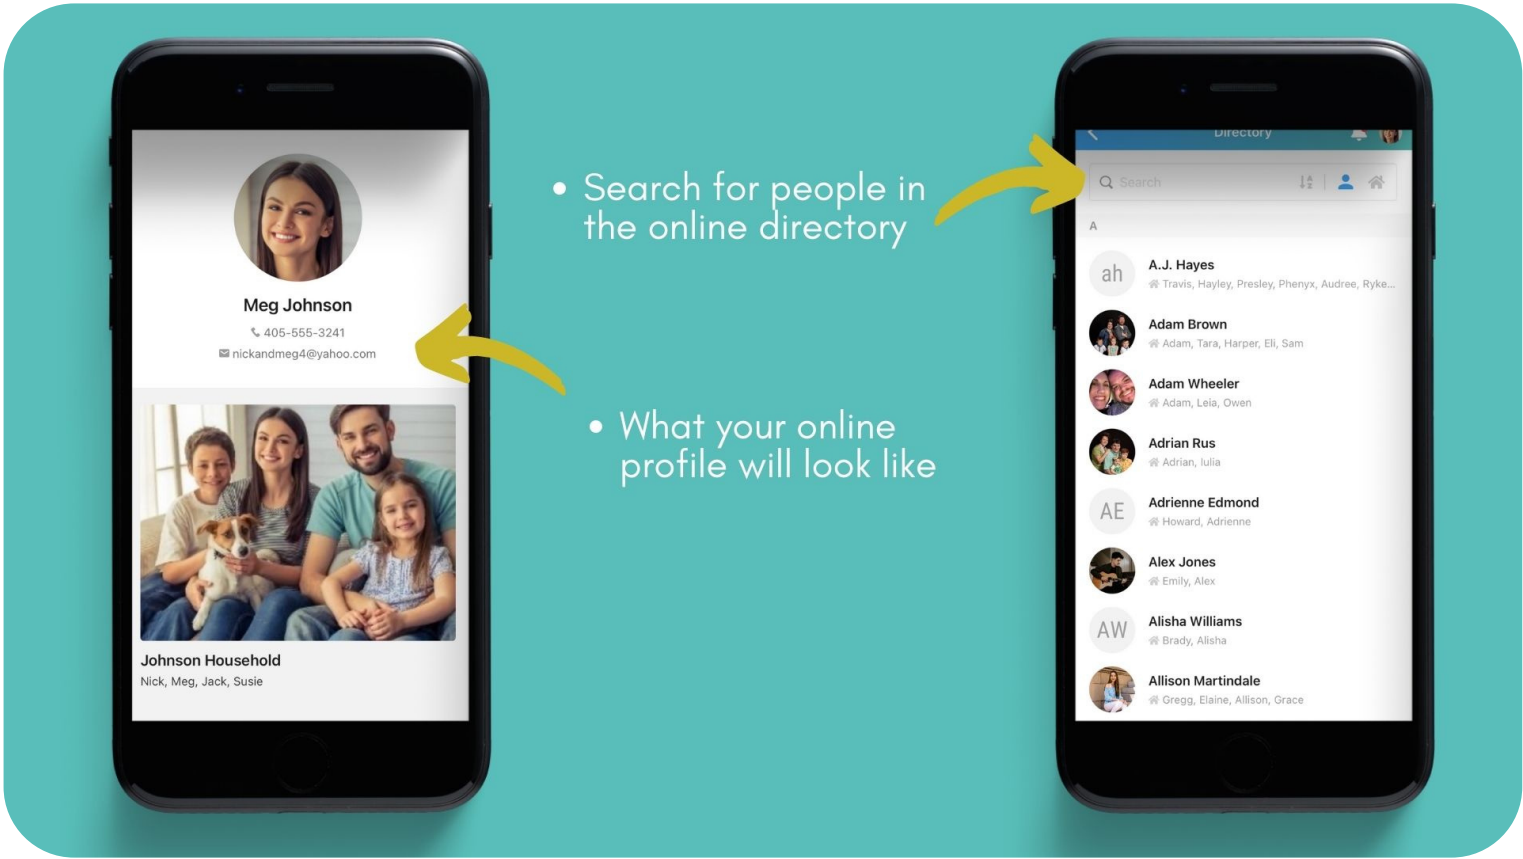

- Directory
- If you don't have an invite, please email Stacie at swoodward@pcbc.tv
- You will receive an emailed invite to the directory

Online Church Directory

- Open the Directory Tab, if you have been invited you will see "SHARE NOW"
- Click the circle next to the items you want to share, a green check mark will appear
- Click SHARE to save your selected information.