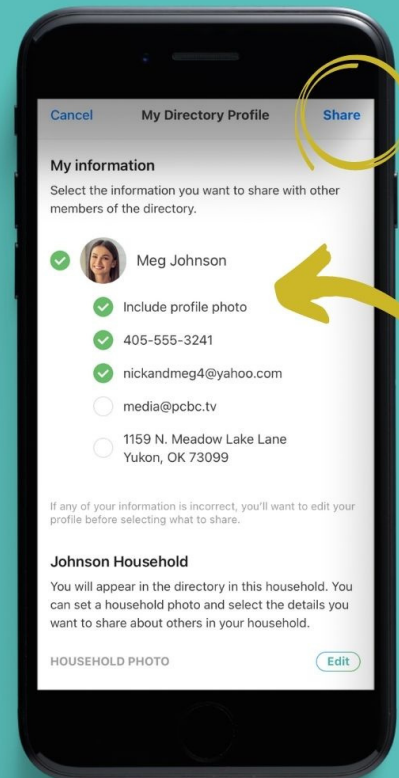

Online Church Directory

Find the Directory on the Church Center App

Do you prefer to use your computer? Use the internet version of the Church Center App.

putnamcity.churchcenter.com

Online Church Directory

- Directory
- If you don't have an invite, please email Stacie at swoodward@pcbc.tv
- You will receive an emailed invite to the directory

Online Church Directory

- Open the Directory Tab, if you have been invited you will see "SHARE NOW"
- Click the circle next to the items you want to share, a green check mark will appear
- Click SHARE to save your selected information.