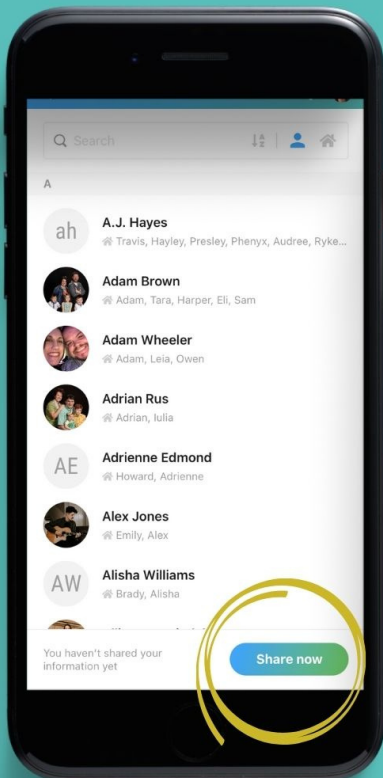

Online Church Directory