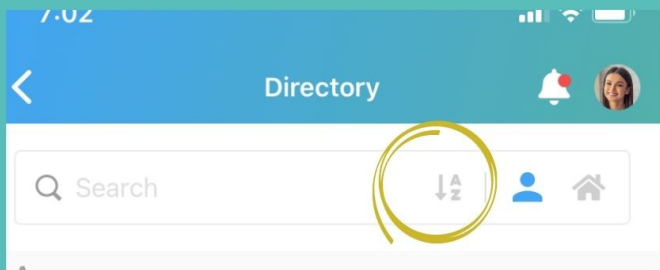

Sorting by First or Last Name

Sorting by Person or Household

By Individual Person

By Household