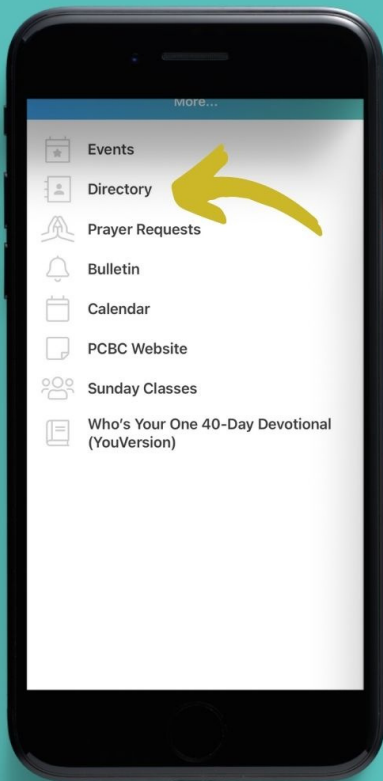

- Directory
- If you don't have an invite, please email Stacie at swoodward@pcbc.tv
- You will receive an emailed invite to the directory

Online Church Directory

- Open the Directory Tab, if you have been invited you will see "SHARE NOW"
- Click the circle next to the items you want to share, a green check mark will appear
- Click SHARE to save your selected information.